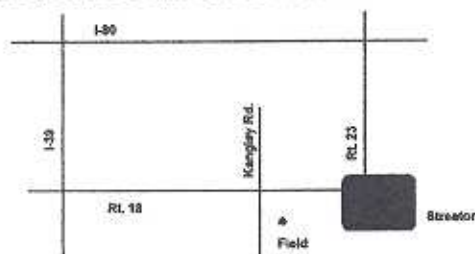

STREATOR R/C FLYERS FALL SCRAMBLE

FOR ALL SIZE & ERA WARBIIRD R/C AIRCRAFT

SPECTATORS WELCOME

OCTOBER 3rd, 2010
9 AM to 5 PM
(RAINDATE OCT. 10, 2010)

DIRECTIONS

**2 MILES WEST OF STREATOR ON RT.18,
TURN SOUTH on KANGLEY RD. 1/2 MI.**